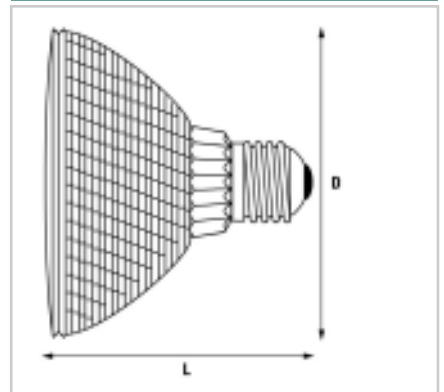

Product selected: Hi-Spot 95 100W/SP10°

Product Attributes

Item description	Hi-Spot 95 100W/SP10°
Bulb shape	Reflector
Bulb finish	Aluminium
Nominal wattage (W)	100
Nominal Voltage (V)	240
Cap	E27
Max. Overall Lamp length L [mm]	91
Diameter D [mm]	97
Colour temperature (K)	2900
ILCOS-code	-
Packing quantity	15
Ordering Code	0021236

Fixture rating

Cone diagram (image)

Hi-Spot 95 - 100W/30°

Product Image

Product line drawing (image)

Cap (image)